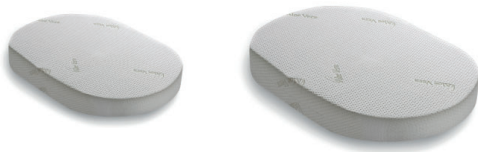

Qubik Qubik

♡ **LEONARDO** MATERASSO ALOE ALOE MATTRESS

comprende: materasso interno in poliuretano espanso, fodera in Aloe includes: internal mattress in expanded polyurethane, lining in Aloe

culla cradle
83x63x8cm