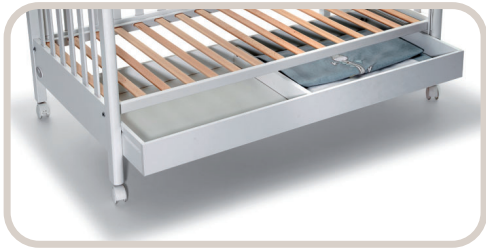

♡ Collezione Avant

- ♡ **opzionale:** cassetto
- ♡ optional: drawer